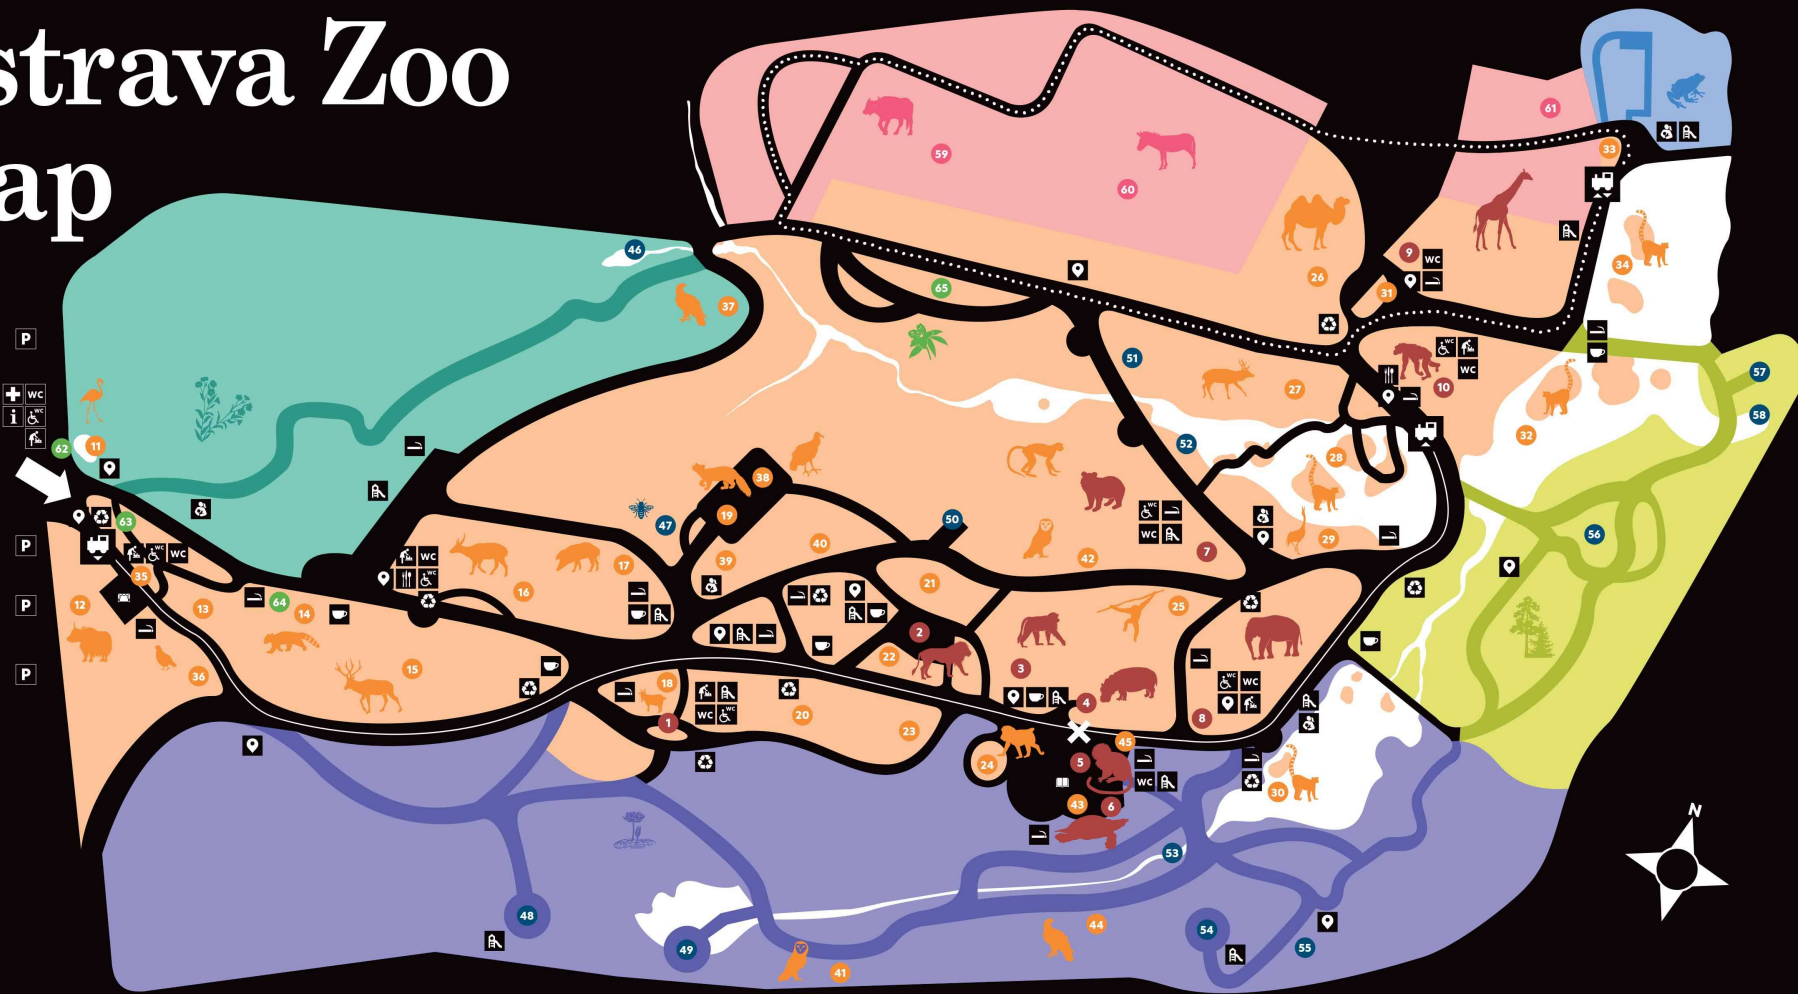

Ostrava Zoo Map

- LEGEND**
- ➔ Entry/Exit
 - ➔ First aid
 - i Information
 - 📍 Map
 - wc Toilets
 - ♿ Disabled toilets
 - 👶 Babyroom
 - 👶 Nursing area
 - 🍽 Restaurant
 - ☕ Refreshment stall
 - 🚭 Smoking area
 - 🎡 Playground
 - 🏫 Education Centre
 - P Car Park
 - ♻ Sorted waste
 - 🎪 Amphitheatre
 - 🌊 Pond/pool
 - ✖ You are here
- TRAINS**
- Zoo train
 - ⋯ Safari expres
 - 🚂 Place of departure
 - 🚂 Place of arrival